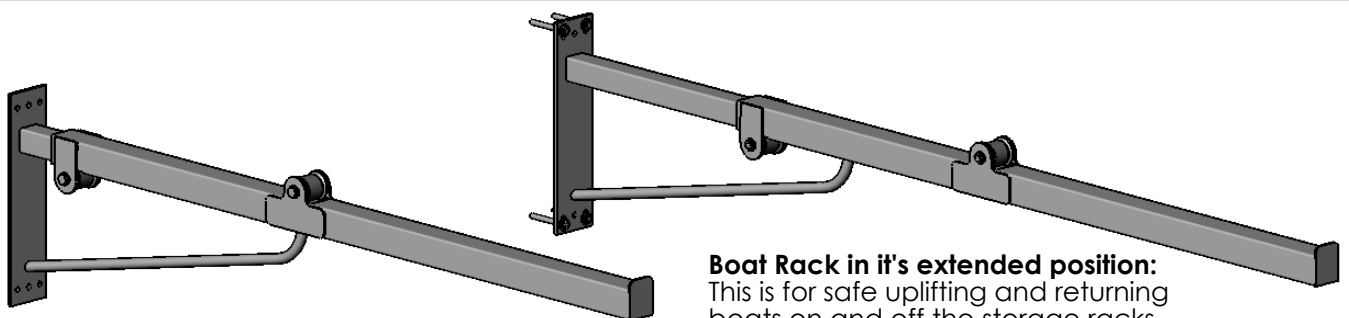

Rigtec Racking Storage System (Pillar Mounted)

Note; Channels can also be Wall Mounted and acheive the same adjustments as shown in the above diagram.

Boat Rack in it's retracted position:
This is for safe storage of boats.

Boat Rack in it's extended position:
This is for safe uplifting and returning boats on and off the storage racks.

Rigtec Telescopic Boat Rack

These can be supplied as a unit and attached directly onto a wall or post.