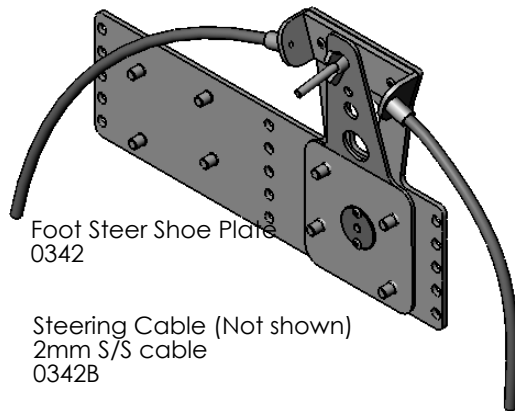

Stretcher Fitting Assemblies

0023 Flat Serrated Type

0023E Flat Castle Type

0036E Tube Serrated Type

0036EE Tube Castle Type

0036G Round Serrated Type

0036GG Round Castle Type

SS Cyl Nuts
0023B M6 x 40
0023C M6 x 60

Nylon M6 Nut
0023D

SS Tee Bolts
0023A M6 x 35
0023J M6 x 50

Stretcher Fasteners

Foot Steer Shoe Plate
0342

Steering Cable (Not shown)
2mm S/S cable
0342B

Cable Guide
0342A

Rudder Sight
0342E

Shoe Plate
0332
(Martinoli)

Shoe Plate
0332
(Anka Type)

M6 x 10 Shoe Fixing Screw
0332A
(Martinoli Size)

M5 x 10mm Shoe Fixing Screw
0332B
(Anka Size)

Seat Rail / Slides only

- 0013 760mm
- 0013A 810mm
- 0013AA 840mm

Rail Stops LH/RH
0014B

Pozi Scerw
0014K

3/16" x 1.5" Bolt
0014J

3/16" x 1" Bolt
0014I

Wing Nut
0014G

1.0" Rail Fixing Bolt Assem.
0014C

1.5" Rail Fixing Bolt Assem.
0014C

Seat Rail / Slides Complete with stops

- 0014 760mm
- 0014A 810mm
- 0014AA 840mm