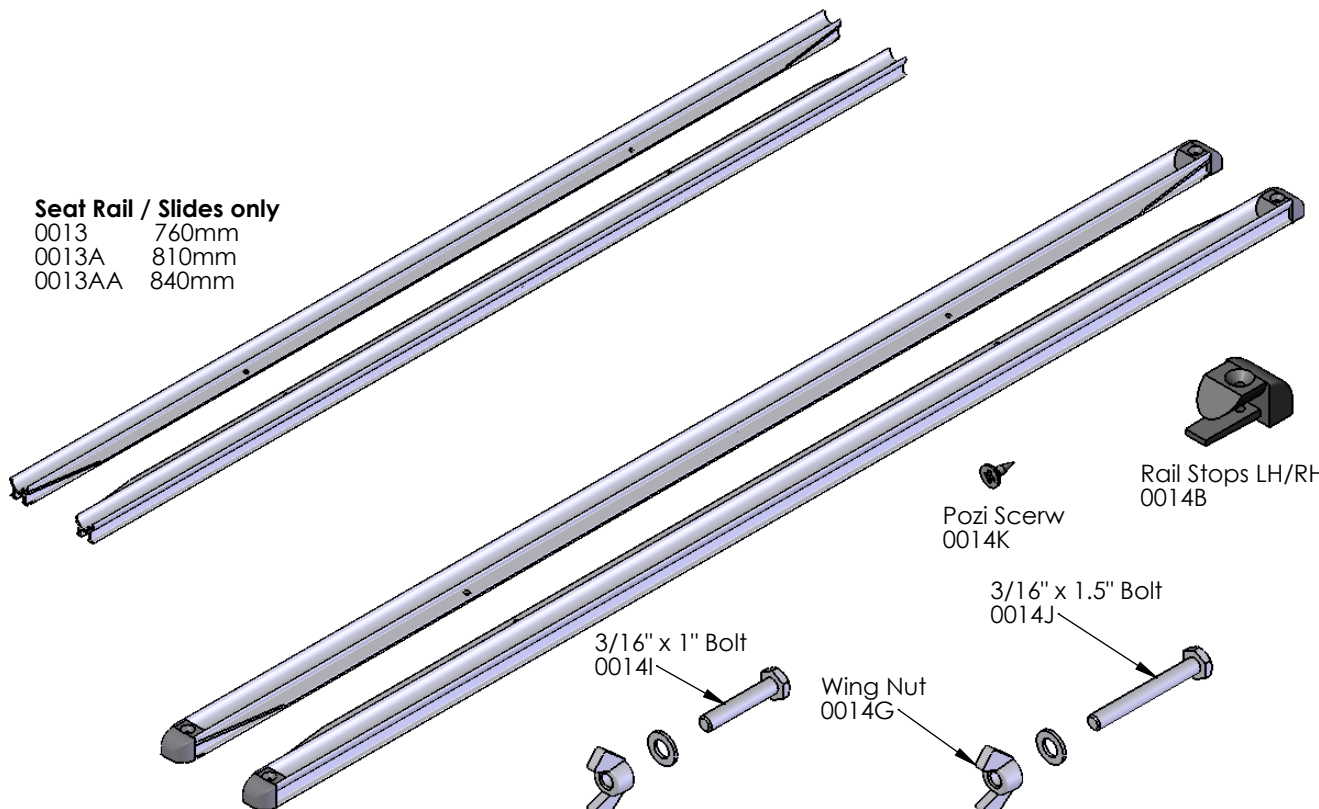

Stretcher Fitting Assemblies

0023 Flat Serrated Type

0023E Flat Castle Type

0036E Tube Serrated Type

0036EE Tube Castle Type

0036G Round Serrated Type

0036GG Round Castle Type

SS Cyl Nuts
0023B M6 x 40
0023C M6 x 60

Nylon M6 Nut
0023D

SS Tee Bolts
0023A M6 x 35
0023J M6 x 50

Stretcher Fasteners

Foot Steer Shoe Plate
0342

Steering Cable (Not shown)
2mm S/S cable
0342B

Cable Guide
0342A

Rudder Sight
0342E

Shoe Plate
0332
(Martinoli)

Shoe Plate
0332
(Anka Type)

M6 x 10 Shoe Fixing Screw
0332A
(Martinoli Size)

M5 x 10mm Shoe Fixing Screw
0332B
(Anka Size)

Seat Rail / Slides only

- 0013 760mm
- 0013A 810mm
- 0013AA 840mm

Rail Stops LH/RH
0014B

Pozi Scerw
0014K

3/16" x 1.5" Bolt
0014J

3/16" x 1" Bolt
0014I

Wing Nut
0014G

1.0" Rail Fixing Bolt Assem.
0014C

1.5" Rail Fixing Bolt Assem.
0014C

Seat Rail / Slides Complete with stops

- 0014 760mm
- 0014A 810mm
- 0014AA 840mm