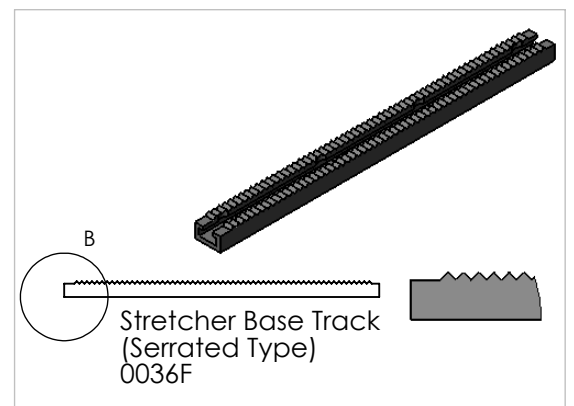

**Foot Stretcher Assembly Complete
Standard Type
0330**

Anodising
0317F

Stretcher Base Track
(Castle Type)
0036FF

Stretcher Base Track
(Serrated Type)
0036F

0036D Serrated Type
0036DD Castle Type
Tube Stretcher Fittings

0036A Serrated Type

0036B Serrated Type
0036BB Castle Type
Round Stretcher Fittings

0036AA Castle Type
Flat Stretcher Fittings