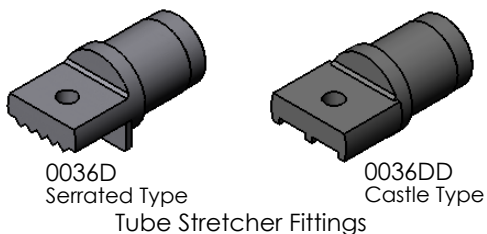

**Foot Stretcher Assembly Complete
Standard Type
0330**

Anodising
0317F

Stretcher Base Track
(Castle Type)
0036FF

Stretcher Base Track
(Serrated Type)
0036F

0036D Serrated Type
0036DD Castle Type
Tube Stretcher Fittings

0036A Serrated Type

0036B Serrated Type
0036BB Castle Type
Round Stretcher Fittings

0036AA Castle Type
Flat Stretcher Fittings