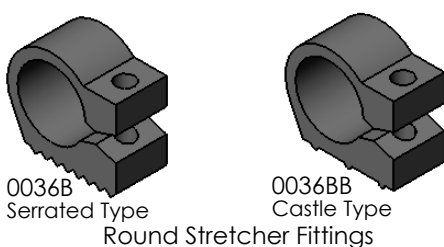

**Foot Stretcher Assembly Complete
Standard Type
0330**

Anodising
0317F

Stretcher Base Track
(Castle Type)
0036FF

Stretcher Base Track
(Serrated Type)
0036F

0036D Serrated Type
0036DD Castle Type
Tube Stretcher Fittings

0036A Serrated Type

0036B Serrated Type
0036BB Castle Type
Round Stretcher Fittings

0036AA Castle Type
Flat Stretcher Fittings