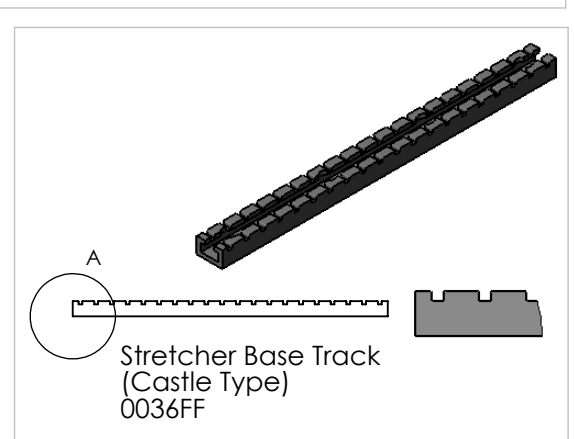

**Foot Stretcher Assembly Complete
Standard Type
0330**

Anodising
0317F

Stretcher Base Track
(Castle Type)
0036FF

Stretcher Base Track
(Serrated Type)
0036F

0036D Serrated Type
0036DD Castle Type
Tube Stretcher Fittings

0036A Serrated Type

0036B Serrated Type
0036BB Castle Type
Round Stretcher Fittings

0036AA Castle Type
Flat Stretcher Fittings