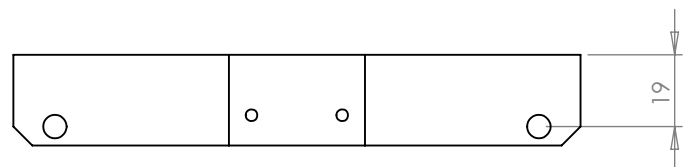

Single Action (Nylon) Carriage
0015K

Seat Horn (Single Action Nylon)
0021B

34.5mm dia.

Seat Wheel (Single Action)
0020AA