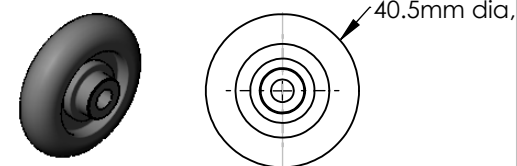

**Double Action Seat Complete
0015A**

A

Wooden Seat Top
0015

Wheel (40.5mm Dia)
0020A

Seat Horn
0021

Chassis
0016 or 0017

Axle
018E

Collar
0018C

Seat Axle Complete
(Sub-assembly)
0018A

Double Action Wheel
Martinoli
0020A

Seat Chassis
(165, 185 or 2 units to make up
280mm Wheel Centres)
0017

Seat Chassis
(230mm Wheel Centres)
0016