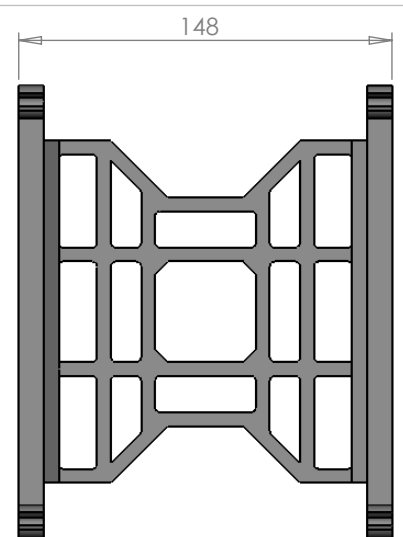

**Double Action Seat Complete
0015A**

A

Wooden Seat Top
0015

Wheel (40.5mm Dia)
0020A

Seat Horn
0021

Chassis
0016 or 0017

Axle
018E

Collar
0018C

Seat Axle Complete
(Sub-assembly)
0018A

Double Action Wheel
Martinoli
0020A

Seat Chassis
(165, 185 or 2 units to make up
280mm Wheel Centres)
0017

Seat Chassis
(230mm Wheel Centres)
0016