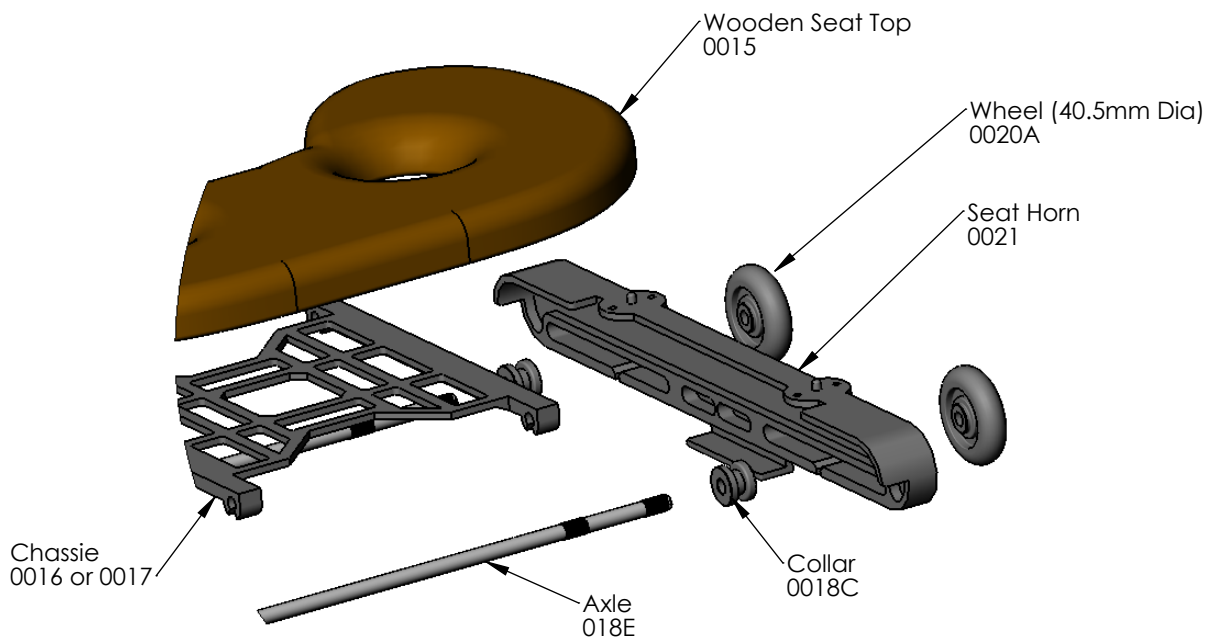

**Double Action Seat Complete
0015A**

A

Wooden Seat Top
0015

Wheel (40.5mm Dia)
0020A

Seat Horn
0021

Chassis
0016 or 0017

Axle
018E

Collar
0018C

Seat Axle Complete
(Sub-assembly)
0018A

Double Action Wheel
Martinoli
0020A

Seat Chassis
(165, 185 or 2 units to make up
280mm Wheel Centres)
0017

Seat Chassis
(230mm Wheel Centres)
0016