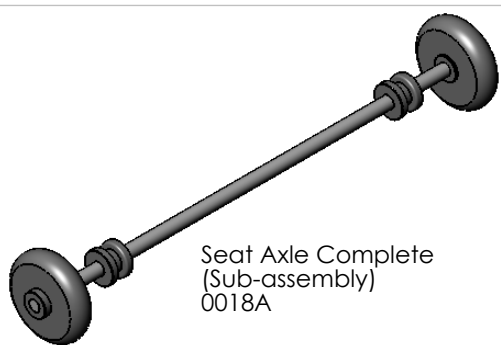

**Double Action Seat Complete
0015A**

A

Wooden Seat Top
0015

Wheel (40.5mm Dia)
0020A

Seat Horn
0021

Chassis
0016 or 0017

Axle
018E

Collar
0018C

Seat Axle Complete
(Sub-assembly)
0018A

Double Action Wheel
Martinoli
0020A

Seat Chassis
(165, 185 or 2 units to make up
280mm Wheel Centres)
0017

Seat Chassis
(230mm Wheel Centres)
0016