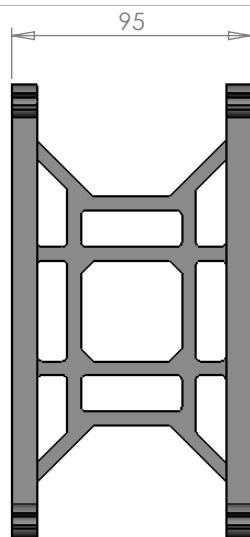

**Double Action Seat Complete
0015A**

A

Wooden Seat Top
0015

Wheel (40.5mm Dia)
0020A

Seat Horn
0021

Chassis
0016 or 0017

Axle
018E

Collar
0018C

Seat Axle Complete
(Sub-assembly)
0018A

Double Action Wheel
Martinoli
0020A

Seat Chassis
(165, 185 or 2 units to make up
280mm Wheel Centres)
0017

Seat Chassis
(230mm Wheel Centres)
0016