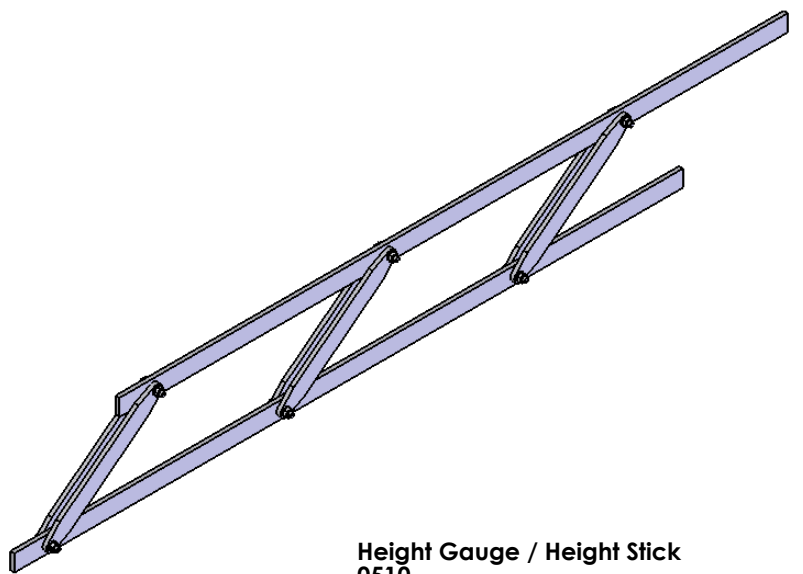

Boat Rigging Stay 0500
(For stabilising the boat when adjusting the pitch on the oarlocks.)

Height Gauge / Height Stick 0510