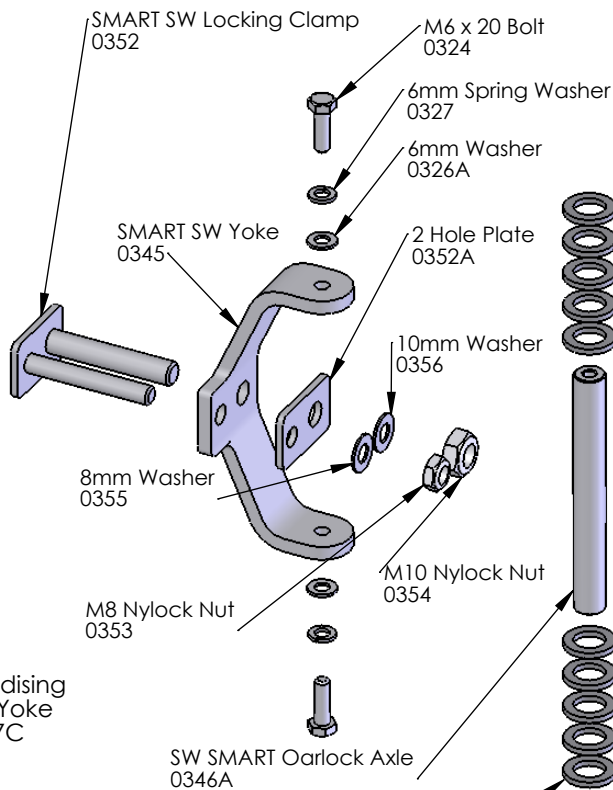

**Sweep Rigger Complete  
SMART Type  
0347**

Anodising  
Per frame  
0317B

Anodising  
Per Yoke  
0317C

**Sweep SMART Yoke Complete  
0345A**

Height Washer  
0005B

**Sweep Rigger Sets Complete:**

- 0427 2- SMART Coxless Pair
- 0429 4+ SMART Coxed Four
- 0430 4- SMART Coxless Four
- 0431 8+ SMART Eight

**Sweep Oarlock (Croker) Complete  
(Other names; Gate or Swivel)  
0101**

**Hull Protection Plates Set  
0311**