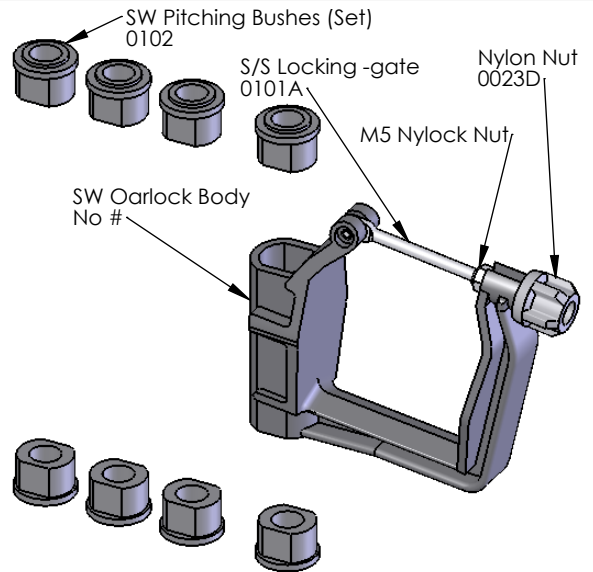

**Sweep Rigger Complete  
SMART Type  
0347**

Anodising  
Per frame  
0317B

Anodising  
Per Yoke  
0317C

**Sweep SMART Yoke Complete  
0345A**

Height Washer  
0005B

**Sweep Rigger Sets Complete:**

- 0427 2- SMART Coxless Pair
- 0429 4+ SMART Coxed Four
- 0430 4- SMART Coxless Four
- 0431 8+ SMART Eight

**Sweep Oarlock (Croker) Complete  
(Other names; Gate or Swivel)  
0101**

**Hull Protection Plates Set  
0311**