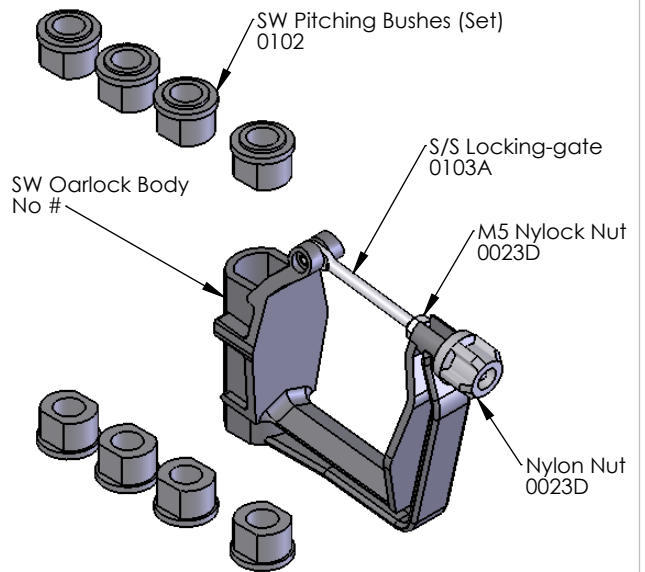

**Sweep Rigger Complete
Standard Type
0307**

**Sweep Standard Oarlock Axle Assembly Complete
0304**

**Sweep Oarlock (Croker) Complete
(Other names; Gate or Swivel)
0101**

Sweep Rigger Sets Complete

- 0409 2- Standard Coxless Pair
- 0411 4+ Standard Coxed Four
- 0412 4- Standard Coxless Four
- 0413 8+ Standard Eight

**Hull Protection Plates Set
0311**