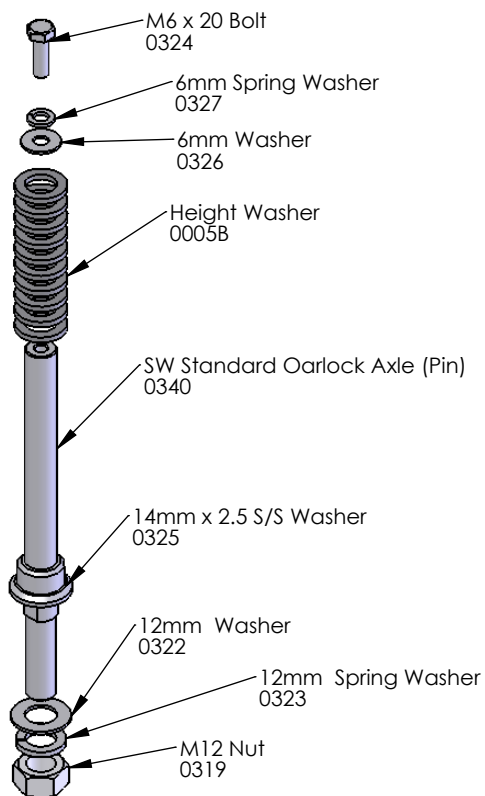

**Sweep Rigger Complete
Standard Type
0307**

**Sweep Standard Oarlock Axle Assembly Complete
0304**

**Sweep Oarlock (Croker) Complete
(Other names; Gate or Swivel)
0101**

Sweep Rigger Sets Complete

- 0409 2- Standard Coxless Pair
- 0411 4+ Standard Coxed Four
- 0412 4- Standard Coxless Four
- 0413 8+ Standard Eight

**Hull Protection Plates Set
0311**