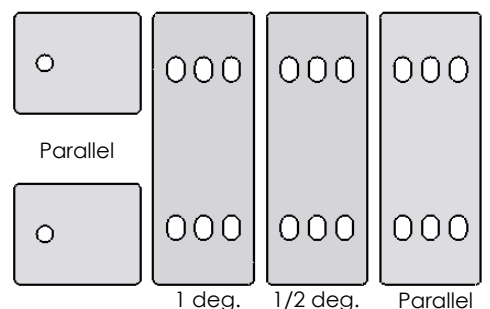

**Sweep Rigger Complete
Standard Type
0307**

**Sweep Standard Oarlock Axle Assembly Complete
0304**

**Sweep Oarlock (Croker) Complete
(Other names; Gate or Swivel)
0101**

Sweep Rigger Sets Complete

- 0409 2- Standard Coxless Pair
- 0411 4+ Standard Coxed Four
- 0412 4- Standard Coxless Four
- 0413 8+ Standard Eight